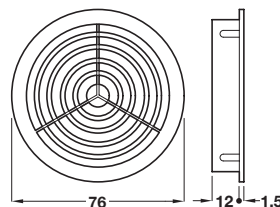

- Includes plastic flyscreen
- Surface fixing
- White plastic

Item B.
Width x height
dimensions amended

Width x height	Free air space	Cat. No.
152 x 76 mm	3900 mm ²	● 571.80.701
258 x 89 mm	4400 mm ²	● 571.80.702
258 x 164 mm	9500 mm ²	● 571.80.704
238 x 257 mm	15500 mm ²	● 571.80.705

Order qty: 1 pc

Item C.
Catalogue shows 98 mm
Correct dimension is
92 mm

C Ventilation grill, for doors

- Flush fixing
- Telescopic seat
- White plastic

Width x height	Free air space	Cat. No.
450 x 92 mm	17000 mm ²	● 571.80.713

For opening size	Free air space	Standard
229 x 76 mm	7500 mm ²	● 571.80.722
229 x 152 mm	13800 mm ²	● 571.80.724
229 x 229 mm	21900 mm ²	● 571.80.725

Order qty: 1 pc

Removable fly screen

E Soffit ventilation grill

- White plastic

Free air space	Cat. no.
7500 mm ²	● 571.80.739

Order qty: 1 pc

F Soffit ventilation grill

- White plastic

Free air space	Cat. no.
13800 mm ²	● 571.02.707

Order qty: 1 pc

14.01.11/8*