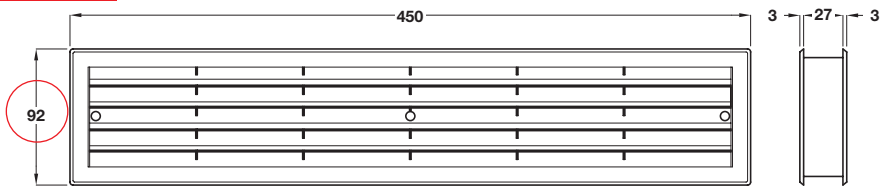

- Includes plastic flyscreen
- Surface fixing
- White plastic

Item B.
Width x height
dimensions amended

Width x height	Free air space	Cat. No.
152 x 76 mm	3900 mm ²	● 571.80.701
258 x 89 mm	4400 mm ²	● 571.80.702
258 x 164 mm	9500 mm ²	● 571.80.704
238 x 257 mm	15500 mm ²	● 571.80.705

Order qty: 1 pc

Item C.
Catalogue shows 98 mm
Correct dimension is
92 mm

C Ventilation grill, for doors

- Flush fixing
- Telescopic seat
- White plastic

Width x height	Free air space	Cat. No.
450 x 92 mm	17000 mm ²	● 571.80.713

Order qty: 1 pc

Item D.
Catalogue shows...
'Width x height'
Correct wording is 'For opening size'

D Ventilation grill, fixed louvre, flush fitting

- Remove flyscreen for use on gas vent
- With flyscreen on standard
- Flush fixing
- White plastic

For opening size	Free air space	Standard
229 x 76 mm	7500 mm ²	● 571.80.722
229 x 152 mm	13800 mm ²	● 571.80.724
229 x 229 mm	21900 mm ²	● 571.80.725

Order qty: 1 pc

Removable fly screen

E Soffit ventilation grill