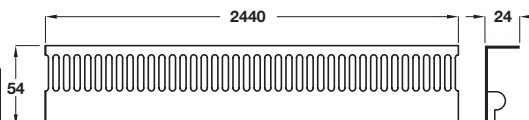

E Soffit ventilation grill

- White plastic

Free air space	Cat. no.
7500 mm²	● ~~571.80.739~~

Order qty: 1 pc