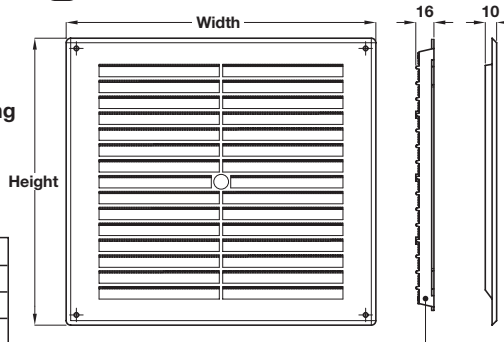

- Includes plastic flyscreen
- Surface fixing
- White plastic

Item B.
Width x height
dimensions amended

Width x height	Free air space	Cat. No.
152 x 76 mm	3900 mm ²	● 571.80.701
258 x 89 mm	4400 mm ²	● 571.80.702
258 x 164 mm	9500 mm ²	● 571.80.704
238 x 257 mm	15500 mm ²	● 571.80.705

Order qty: 1 pc

Item C.
Catalogue shows 98 mm
Correct dimension is
92 mm

C Ventilation grill, for doors

- Flush fixing
- Telescopic seat
- White plastic

Width x height	Free air space	Cat. No.
450 x 92 mm	17000 mm ²	● 571.80.713

Order qty: 1 pc

Item D.
Catalogue shows...
'Width x height'
Correct wording is 'For opening size'

D Ventilation grill, fixed louvre, flush fitting

- Remove flyscreen for use on gas vent
- With flyscreen on standard
- Flush fixing
- White plastic

For opening size	Free air space	Standard
229 x 76 mm	7500 mm ²	● 571.80.722
229 x 152 mm	13800 mm ²	● 571.80.724
229 x 229 mm	21900 mm ²	● 571.80.725

Order qty: 1 pc

Removable fly screen

E Soffit ventilation grill