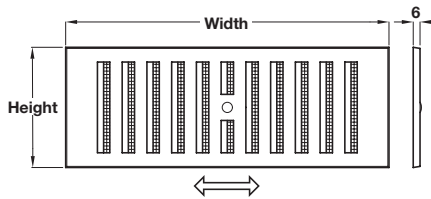

A Ventilation grill, hit and miss type

- Includes plastic flyscreen
- Surface fixing
- White plastic

Item A.
Width x height
dimensions amended

Width x height	Free air space	Cat. No.
195 x 90 mm	875 mm²	● ~~571.81.701~~
282 x 106 mm	2240 mm²	● ~~571.81.702~~
286 x 192 mm	4680 mm²	● ~~571.81.704~~
288 x 270 mm	6350 mm²	● ~~571.81.705~~

Order qty: 1 pc

Discontinued
Discontinued when stock = 0

- For other ventilation grills, please refer to Section 6 of the Complete Häfele catalogue for Furniture and Hardware Fittings