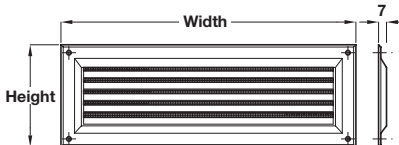

A Ventilation grill, hit and miss type

- Includes plastic flyscreen
- Surface fixing
- White plastic

Item A.
Width x height
dimensions amended

Width x height	Free air space	Cat. No.
195 x 90 mm	875 mm ²	● 571.81.701
282 x 106 mm	2240 mm ²	● 571.81.702
286 x 192 mm	4680 mm ²	● 571.81.704
288 x 270 mm	6350 mm ²	● 571.81.705

- Includes plastic flyscreen
- Surface fixing
- White plastic

Item B.
Width x height
dimensions amended

Width x height	Free air space	Cat. No.
152 x 76 mm	3900 mm ²	● 571.80.701
258 x 89 mm	4400 mm ²	● 571.80.702
258 x 164 mm	9500 mm ²	● 571.80.704
238 x 257 mm	15500 mm ²	● 571.80.705

Order qty: 1 pc

Item C.
Catalogue shows 98 mm
Correct dimension is
92 mm

C Ventilation grill, for doors

- Flush fixing
- Telescopic seat
- White plastic

Width x height	Free air space	Cat. No.
450 x 92 mm	17000 mm ²	● 571.80.713