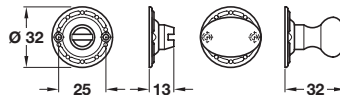

A Sausage and pea covered escutcheon

- Face fixing
- Fixing screws included
- Brass

Finish	Cat. No.
Polished brass	900.52.898

Order qty: 1 pc

Polished brass finish

B Sausage and pea emergency release and inside turn

- Face fixing
- 5 mm spindle included
- To suit doors up to 44 mm thick
- Fixing screws included
- Brass
- For 5 mm - 8 mm spindle adaptor, see page 124

Finish	Cat. No.
Polished brass	900.53.898

Order qty: 1 set

Polished brass finish

C Plain escutcheon, profile cylinder

- Face fixing
- Fixing screws included
- Brass

Finish	Cat. No.
Polished brass	900.52.908
Satin chrome	900.52.904
Polished chrome	900.52.902
Florentine bronze	900.52.901

Order qty: 1 pc

Florentine bronze finish

E Plain emergency release and inside turn

- Face fixing
- 5 mm spindle included
- To suit doors up to 44 mm thick
- Fixing screws included
- Brass
- For 5 mm - 8 mm spindle adaptor, see page 124