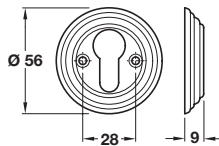

- Face fixing
- 5 mm spindle included
- To suit doors up to 44 mm thick
- Fixing screws included
- Brass
- For 5 mm - 8 mm spindle adaptor, see page 124

Finish	Cat. No.
Polished brass	900.53.898

Order qty: 1 set

Polished brass finish

C Plain escutcheon, profile cylinder

- Face fixing
- Fixing screws included
- Brass

Finish	Cat. No.
Polished brass	900.52.908
Satin chrome	900.52.904
Polished chrome	900.52.902
Florentine bronze	900.52.901

Order qty: 1 pc

Florentine bronze finish

D Plain escutcheon, standard keyway

- Face fixing
- Fixing screws included
- Brass

Finish	Cat. No.
Polished brass	900.51.908
Satin chrome	900.51.904
Polished chrome	900.51.902
Florentine bronze	900.51.901

Order qty: 1 pc

Florentine bronze finish

E Plain emergency release and inside turn

- Face fixing
- 5 mm spindle included
- To suit doors up to 44 mm thick
- Fixing screws included
- Brass
- For 5 mm - 8 mm spindle adaptor, see page 124