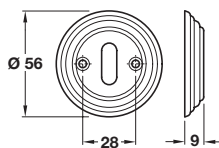

- Face fixing
- 5 mm spindle included
- To suit doors up to 44 mm thick
- Fixing screws included
- Brass
- For 5 mm - 8 mm spindle adaptor, see page 124

Finish	Cat. No.
Polished brass	900.53.898

Order qty: 1 set

Polished brass finish

C Plain escutcheon, profile cylinder

- Face fixing
- Fixing screws included
- Brass

Finish	Cat. No.
Polished brass	900.52.908
Satin chrome	900.52.904
Polished chrome	900.52.902
Florentine bronze	900.52.901

Order qty: 1 pc

Florentine bronze finish

D Plain escutcheon, standard keyway

- Face fixing
- Fixing screws included
- Brass

Finish	Cat. No.
Polished brass	900.51.908
Satin chrome	900.51.904
Polished chrome	900.51.902
Florentine bronze	900.51.901

Order qty: 1 pc

Florentine bronze finish

E Plain emergency release and inside turn

- Face fixing
- 5 mm spindle included
- To suit doors up to 44 mm thick
- Fixing screws included
- Brass
- For 5 mm - 8 mm spindle adaptor, see page 124