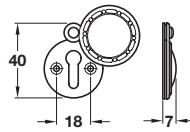

A Sausage and pea covered escutcheon

- Face fixing
- Fixing screws included
- Brass

Finish	Cat. No.
Polished brass	900.52.898

Order qty: 1 pc

Polished brass finish

B Sausage and pea emergency release and inside turn

- Face fixing
- 5 mm spindle included
- To suit doors up to 44 mm thick
- Fixing screws included
- Brass
- For 5 mm - 8 mm spindle adaptor, see page 124

Finish	Cat. No.
Polished brass	900.53.898

Order qty: 1 set

Polished brass finish

C Plain escutcheon, profile cylinder

- Face fixing
- Fixing screws included
- Brass

Finish	Cat. No.
Polished brass	900.52.908
Satin chrome	900.52.904
Polished chrome	900.52.902
Florentine bronze	900.52.901

Order qty: 1 pc

Florentine bronze finish

E Plain emergency release and inside turn

- Face fixing
- 5 mm spindle included
- To suit doors up to 44 mm thick
- Fixing screws included
- Brass
- For 5 mm - 8 mm spindle adaptor, see page 124