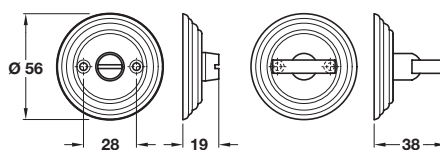

E Plain emergency release and inside turn

- Face fixing
- 5 mm spindle included
- To suit doors up to 44 mm thick
- Fixing screws included
- Brass
- For 5 mm - 8 mm spindle adaptor, see page 124

Finish	Cat. No.
Polished brass	900.53.908
Satin chrome	900.53.904
Polished chrome	900.53.902
Florentine bronze	900.53.901

Order qty: 1 set