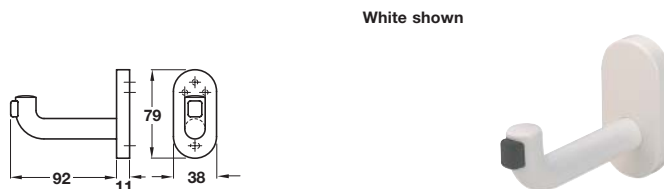

Discontinued ●

Discontinued when stock = 0 +

A Lift up shower seat

- Built-in stop in lift up position
- Max. load carrying capacity **175 kg**
- Fixings not included
- Nylon

Finish	Cat. No.
Red	● 980.46.012
Dark green	● 980.46.036
Dark blue	● 980.46.037
Black	● 980.46.016
Dark grey	● 980.46.018
White	● 980.46.019
Yellow	● 980.46.022

Order qty: 1 pc

B Buffered coat hook

- Fixing screws included
- Nylon

Colour	Cat. No.
Red	843.56.900
Dark green	● 843.56.000
Dark blue	● 843.56.800
Black	843.56.300
Dark grey	843.56.500
White	843.56.700
Yellow	843.56.600

Order qty: 1 pc

C Toilet roll holder

- Fixings included
- Nylon

Finish	Cat. No.
Red	980.44.012
Dark green	● 980.44.036
Dark blue	980.44.037
Black	980.44.016
Dark grey	980.44.018
White	(980.44.019) Re-instated
Yellow	980.44.022

Order qty: 1 pc

D Disabled symbol

- Self adhesive
- Nylon

Finish	Cat. No.
Red	987.09.212
Dark green	● 987.09.236
Dark blue	987.09.237
Black	987.09.216
Dark grey	987.09.218
White	987.09.219
Yellow	987.09.222