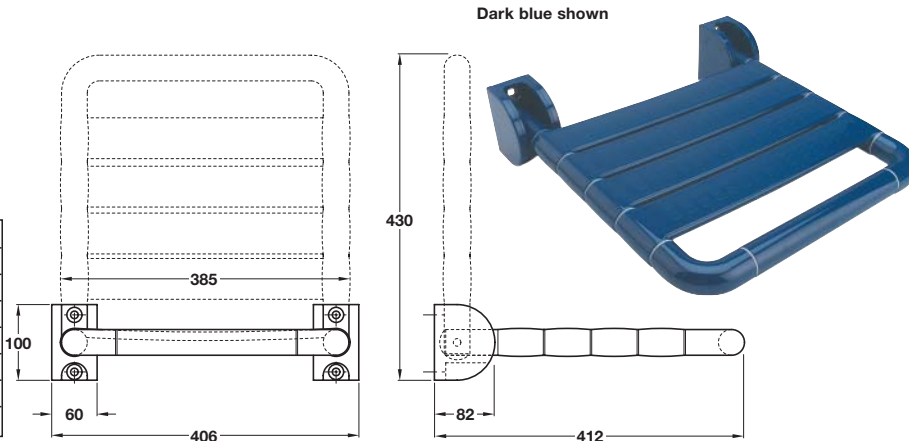

Discontinued ●

Discontinued when stock = 0 +

A Lift up shower seat

- Built-in stop in lift up position
- Max. load carrying capacity **175 kg**
- Fixings not included
- Nylon

Finish	Cat. No.
Red	● 980.46.012
Dark green	● 980.46.036
Dark blue	● 980.46.037
Black	● 980.46.016
Dark grey	● 980.46.018
White	● 980.46.019
Yellow	● 980.46.022

Order qty: 1 pc

B Buffered coat hook

- Fixing screws included
- Nylon

Colour	Cat. No.
Red	843.56.900
Dark green	● 843.56.000
Dark blue	● 843.56.800
Black	843.56.300
Dark grey	843.56.500
White	843.56.700
Yellow	843.56.600

Order qty: 1 pc

C Toilet roll holder

- Fixings included
- Nylon

Finish	Cat. No.
Red	980.44.012
Dark green	● 980.44.036
Dark blue	980.44.037
Black	980.44.016
Dark grey	980.44.018
White	(980.44.019) Re-instated
Yellow	980.44.022