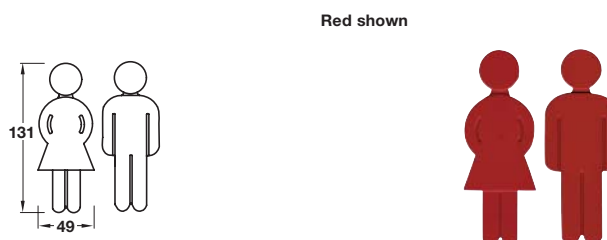

Order qty: 1 pc

E Male and female symbols

- Self adhesive
- Nylon

Finish	Male	Female
Red	987.09.012	987.09.112
Dark green	● 987.09.036	● 987.09.136
Dark blue	987.09.037	● 987.09.137
Black	987.09.016	987.09.116
Dark grey	987.09.018	987.09.118
White	987.09.019	987.09.119
Yellow	987.09.022	987.09.122

Order qty: 1 pc

We reserve the right to alter specifications without notice.

Dimensions in mm