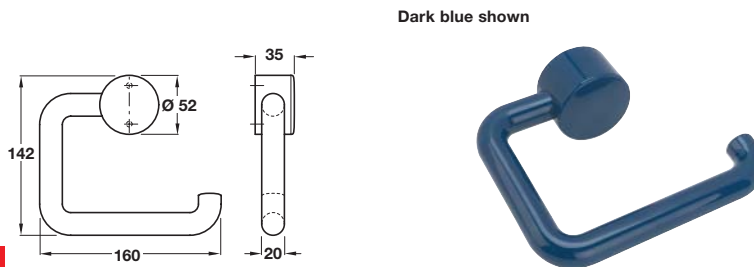

Order qty: 1 pc

C Toilet roll holder

- Fixings included
- Nylon

Finish	Cat. No.
Red	980.44.012
Dark green	● 980.44.036
Dark blue	980.44.037
Black	980.44.016
Dark grey	980.44.018
White	(980.44.019) Re-instated
Yellow	980.44.022

Order qty: 1 pc

D Disabled symbol

- Self adhesive
- Nylon

Finish	Cat. No.
Red	987.09.212
Dark green	● 987.09.236
Dark blue	987.09.237
Black	987.09.216
Dark grey	987.09.218
White	987.09.219
Yellow	987.09.222

Order qty: 1 pc

E Male and female symbols

- Self adhesive
- Nylon

Finish	Male	Female
Red	987.09.012	987.09.112
Dark green	● 987.09.036	● 987.09.136
Dark blue	987.09.037	● 987.09.137
Black	987.09.016	987.09.116
Dark grey	987.09.018	987.09.118
White	987.09.019	987.09.119
Yellow	987.09.022	987.09.122