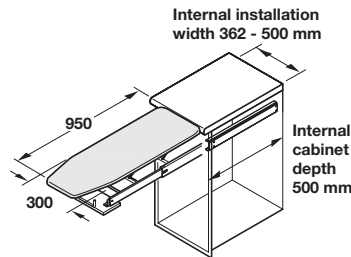

Discontinued ●

Discontinued when stock = 0 +

Dimensions required for flush fitting worktop

D	20 mm	30 mm	40 mm	50 mm
E	86 mm	76 mm	66 mm	66 mm

A Ironfix built-in ironing board

- For installation in the drawer space of most standard base cabinets
- When the drawer is opened the supports automatically extend
- Hinging front section permits trousers and shirts to be pulled easily over the board
- Internal cabinet width required; 362 - 500 mm
- Cabinet depth required; minimum 500 mm
- Complete set comprises;
 - 2 cabinet rails
 - 1 collapsible ironing board support system with pre-assembled 2-part extending runners
 - 1 folding ironing board
 - 1 ironing board cover
 - fixing materials
 - operating and mounting instructions
- White (RAL 9016) plastic-coated steel ironing board and sleeve arm
- White and grey striped cotton cover with a foam lining and an elastic gathering to ensure a good fit
- If required please order sleeve arm separately
- Replacement covers are available

- Available with or without covering hood
- With turning mechanism; swivel range 180°
- Can be locked in left, right or inclined position
- Complete set comprises;
 - 1 wall mounting bracket
 - 1 folding support
 - 1 folding ironing board
 - 1 ironing board cover
 - fixing materials
 - operating and mounting instructions
- White (RAL 9016) plastic-coated steel ironing board
- White and grey striped cotton cover with a foam lining and an elastic gathering to ensure a good fit
- White (RAL 9016) polystyrene covering hood
- Replacement covers are available