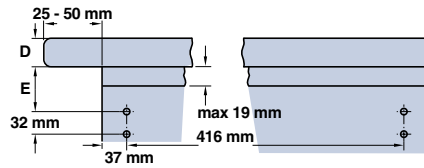

Discontinued ●

Discontinued when stock = 0 +

Dimensions required for flush fitting worktop

D	20 mm	30 mm	40 mm	50 mm
E	86 mm	76 mm	66 mm	66 mm

A Ironfix built-in ironing board

- For installation in the drawer space of most standard base cabinets
- When the drawer is opened the supports automatically extend
- Hinging front section permits trousers and shirts to be pulled easily over the board
- Internal cabinet width required; 362 - 500 mm
- Cabinet depth required; minimum 500 mm
- Complete set comprises;
 - 2 cabinet rails
 - 1 collapsible ironing board support system with pre-assembled 2-part extending runners
 - 1 folding ironing board
 - 1 ironing board cover
 - fixing materials
 - operating and mounting instructions
- White (RAL 9016) plastic-coated steel ironing board and sleeve arm
- White and grey striped cotton cover with a foam lining and an elastic gathering to ensure a good fit
- If required please order sleeve arm separately
- Replacement covers are available