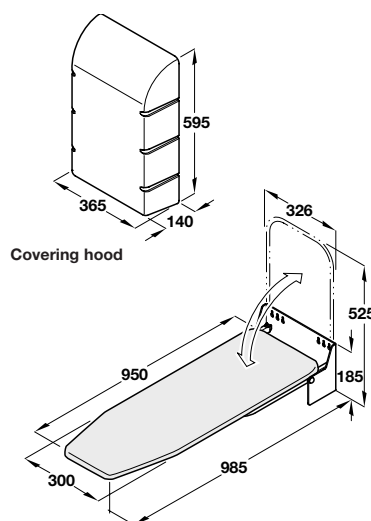

Discontinued ●

Discontinued when stock = 0 +

Dimensions required for flush fitting worktop

D	20 mm	30 mm	40 mm	50 mm
E	86 mm	76 mm	66 mm	66 mm

A Ironfix built-in ironing board

- For installation in the drawer space of most standard base cabinets
- When the drawer is opened the supports automatically extend
- Hinging front section permits trousers and shirts to be pulled easily over the board
- Internal cabinet width required; 362 - 500 mm
- Cabinet depth required; minimum 500 mm
- Complete set comprises;
 - 2 cabinet rails
 - 1 collapsible ironing board support system with pre-assembled 2-part extending runners
 - 1 folding ironing board
 - 1 ironing board cover
 - fixing materials
 - operating and mounting instructions
- White (RAL 9016) plastic-coated steel ironing board and sleeve arm
- White and grey striped cotton cover with a foam lining and an elastic gathering to ensure a good fit
- If required please order sleeve arm separately
- Replacement covers are available

- Available with or without covering hood
- With turning mechanism; swivel range 180°
- Can be locked in left, right or inclined position
- Complete set comprises;
 - 1 wall mounting bracket
 - 1 folding support
 - 1 folding ironing board
 - 1 ironing board cover
 - fixing materials
 - operating and mounting instructions
- White (RAL 9016) plastic-coated steel ironing board
- White and grey striped cotton cover with a foam lining and an elastic gathering to ensure a good fit
- White (RAL 9016) polystyrene covering hood
- Replacement covers are available