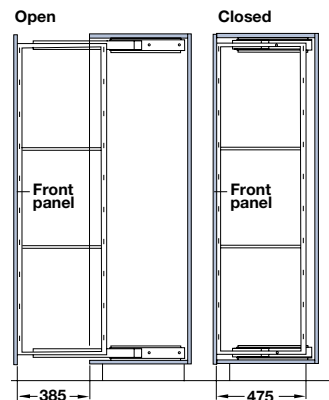

• **Larder unit, side mounting**

- Minimum installation depth 481 mm
- Every set comes complete with runners, centre frame, baskets, fixing materials and fitting instructions

A Hanging frame, 1108 mm high, silver epoxy coated tubular steel, 25 x 25 mm, with mounting accessories. Minimum installation height 1165 mm

B Hanging frame, 1625 mm high, silver epoxy coated tubular steel, 25 x 25 mm, with mounting accessories. Minimum installation height 1685 mm

C Hanging frame, 1875 mm high, silver epoxy coated tubular steel, 25 x 25 mm, with mounting accessories. Minimum installation height 1935 mm

D Ball bearing runners, galvanized steel, load carrying capacity 40 kg. The top and bottom runners fix directly to the right or left hand side wall of the cabinet

E Storage basket, 255 mm wide, chrome-plated steel

F Bracket and crossbar to fix cabinet doors to the larder units, silver epoxy coated steel

G Door connecting strip, silver epoxy coated

Discontinued
Discontinued when stock = 0

Larder unit, min. installed height 1165 mm

For cabinet unit width	300 mm
A Frame, 1108 mm	1 pc
D Runners	1 pair
E Basket, 255 mm	4 pcs
F Bracket and crossbar	3 pcs
Finish	Cat. No.
Chrome	546.22.231

Order qty: 1 set

Larder unit, min. installed height 1685 mm

For cabinet unit width	300 mm
B Frame, 1625 mm	1 pc
D Runners	1 pair
E Basket, 255 mm	5 pcs
F Bracket and crossbar	3 pcs
G Door connecting strip	2 pcs
Finish	Cat. No.
Chrome	+ 546.23.231

Order qty: 1 set **Discontinued when stk = 0**
For 546.23.231 use alt. no. 546.21.013

Larder unit, min. installed height 1935 mm

For cabinet unit width	300 mm
C Frame, 1875 mm	1 pc
D Runners	1 pair
E Basket, 255 mm	6 pcs
F Bracket and crossbar	3 pcs
G Door connecting strip	2 pcs
Finish	Cat. No.
Chrome	546.27.231

Order qty: 1 set