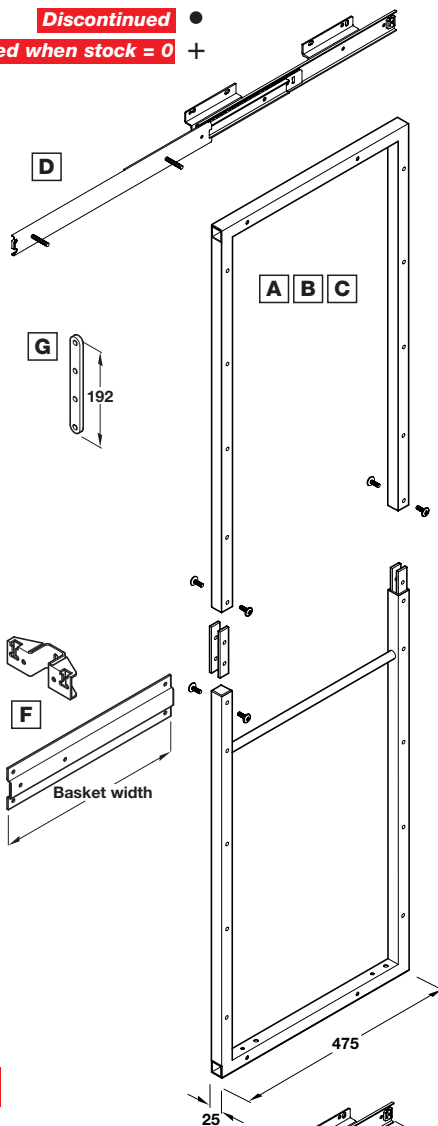

• **Larder unit, side mounting**

- Minimum installation depth 481 mm
- Every set comes complete with runners, centre frame, baskets, fixing materials and fitting instructions

A Hanging frame, 1108 mm high, silver epoxy coated tubular steel, 25 x 25 mm, with mounting accessories. Minimum installation height 1165 mm

B Hanging frame, 1625 mm high, silver epoxy coated tubular steel, 25 x 25 mm, with mounting accessories. Minimum installation height 1685 mm

C Hanging frame, 1875 mm high, silver epoxy coated tubular steel, 25 x 25 mm, with mounting accessories. Minimum installation height 1935 mm

D Ball bearing runners, galvanized steel, load carrying capacity 40 kg. The top and bottom runners fix directly to the right or left hand side wall of the cabinet

E Storage basket, 255 mm wide, chrome-plated steel

F Bracket and crossbar to fix cabinet doors to the larder units, silver epoxy coated steel

G Door connecting strip, silver epoxy coated

Discontinued
Discontinued when stock = 0

Larder unit, min. installed height 1165 mm