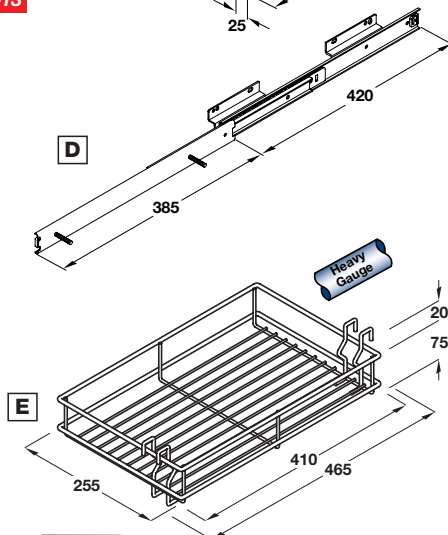

• **Larder unit, side mounting**

- Minimum installation depth 481 mm
- Every set comes complete with runners, centre frame, baskets, fixing materials and fitting instructions

A Hanging frame, 1108 mm high, silver epoxy coated tubular steel, 25 x 25 mm, with mounting accessories. Minimum installation height 1165 mm

B Hanging frame, 1625 mm high, silver epoxy coated tubular steel, 25 x 25 mm, with mounting accessories. Minimum installation height 1685 mm

C Hanging frame, 1875 mm high, silver epoxy coated tubular steel, 25 x 25 mm, with mounting accessories. Minimum installation height 1935 mm

D Ball bearing runners, galvanized steel, load carrying capacity 40 kg. The top and bottom runners fix directly to the right or left hand side wall of the cabinet

E Storage basket, 255 mm wide, chrome-plated steel

F Bracket and crossbar to fix cabinet doors to the larder units, silver epoxy coated steel

G Door connecting strip, silver epoxy coated

Discontinued
Discontinued when stock = 0

Larder unit, min. installed height 1165 mm

For cabinet unit width	300 mm
A Frame, 1108 mm	1 pc
D Runners	1 pair
E Basket, 255 mm	4 pcs
F Bracket and crossbar	3 pcs
Finish	Cat. No.
Chrome	546.22.231

Order qty: 1 set

Larder unit, min. installed height 1685 mm

For cabinet unit width	300 mm
B Frame, 1625 mm	1 pc
D Runners	1 pair
E Basket, 255 mm	5 pcs
F Bracket and crossbar	3 pcs
G Door connecting strip	2 pcs
Finish	Cat. No.
Chrome	+ 546.23.231

Order qty: 1 set **Discontinued when stk = 0**
For 546.23.231 use alt. no. 546.21.013

Larder unit, min. installed height 1935 mm

For cabinet unit width	300 mm
C Frame, 1875 mm	1 pc
D Runners	1 pair
E Basket, 255 mm	6 pcs
F Bracket and crossbar	3 pcs
G Door connecting strip	2 pcs
Finish	Cat. No.
Chrome	546.27.231

Order qty: 1 set