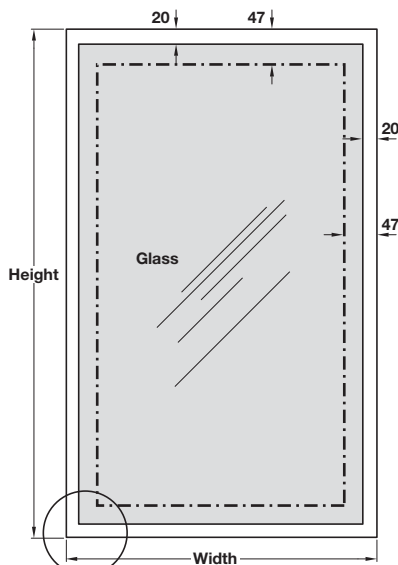

Discontinued ●

Discontinued when stock = 0 +

A Aluminium wrapped glass door

- MDF frame allows the user to drill any hinge hole or drawer box configuration, to suit their drilling patterns
- Glass is toughened
- Handles can be face-fixed or side/under-mounted
- Product is suitable for use in the kitchen, bathroom, bedroom and furniture sectors
- MDF wrapped aluminium effect PPI

Size (height x width)	Cat. No.
140 x 496 mm	+ 564.35.014
140 x 596 mm	564.35.015
140 x 796 mm	564.35.016
140 x 896 mm	564.35.017
140 x 996 mm	564.35.018
283 x 496 mm	564.35.024
283 x 596 mm	564.35.025
283 x 796 mm	564.35.026
283 x 896 mm	564.35.027
283 x 996 mm	564.35.028