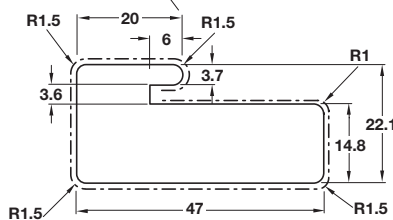

Discontinued ●

Discontinued when stock = 0 +

A Aluminium wrapped glass door

- MDF frame allows the user to drill any hinge hole or drawer box configuration, to suit their drilling patterns
- Glass is toughened
- Handles can be face-fixed or side/under-mounted
- Product is suitable for use in the kitchen, bathroom, bedroom and furniture sectors
- MDF wrapped aluminium effect PPI

Size (height x width)	Cat. No.
140 x 496 mm	+ 564.35.014
140 x 596 mm	564.35.015
140 x 796 mm	564.35.016
140 x 896 mm	564.35.017
140 x 996 mm	564.35.018
283 x 496 mm	564.35.024
283 x 596 mm	564.35.025
283 x 796 mm	564.35.026
283 x 896 mm	564.35.027
283 x 996 mm	564.35.028