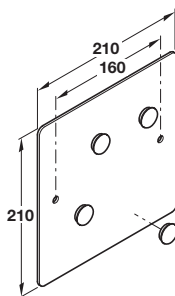

Discontinued ●

Discontinued when stock = 0 +

A Combi-line shelf

- For use with Combi-line profile
- Fixing materials included
- Glass shelf with silver coloured plastic supports

Glass	Cat. No.
Clear	815.84.400
Frosted	● 815.84.410

Order qty: 1 set

B Magnetic pin board

- With 4 magnets

Finish	Cat. No.
Aluminium coloured	● 815.85.900

Order qty: 1 pc

C Ring section

- ABS plastic base, aluminium ring

Finish	Cat. No.
Chrome coloured	815.86.200

Order qty: 1 pc

D Hook

- ABS plastic

Finish	Cat. No.
Aluminium coloured	815.86.910

Order qty: 1 pc

E Hook

- ABS plastic

Finish	Cat. No.
Aluminium coloured	● 815.86.920

Order qty: 1 pc

Dimensions in mm

We reserve the right to alter specifications without notice.