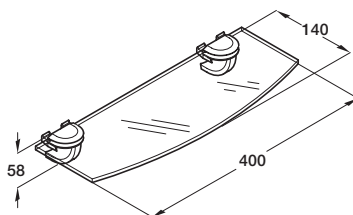

Discontinued ●

Discontinued when stock = 0 +

A Combi-line shelf

- For use with Combi-line profile
- Fixing materials included
- Glass shelf with silver coloured plastic supports

Glass	Cat. No.
Clear	815.84.400
Frosted	● 815.84.410

Order qty: 1 set

B Magnetic pin board

- With 4 magnets

Finish	Cat. No.
Aluminium coloured	● 815.85.900

Order qty: 1 pc

C Ring section

- ABS plastic base, aluminium ring

Finish	Cat. No.
Chrome coloured	815.86.200

Order qty: 1 pc

Dimensions in mm

We reserve the right to alter specifications without notice.