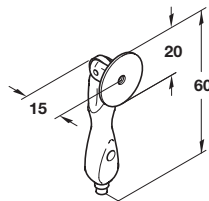

Unless otherwise indicated fixing screws are not included and must be ordered separately. The logo shown indicates the type of screw required; fixing screws are shown on page 117.

B Drop ring handle with backplate

- Zinc alloy

Finish	Cat. No.
Antique brass	120.31.113

Order qty: 1 pc

Polished brass finish

C Drop pendant handle

- Zinc alloy

Finish	Cat. No.
Polished brass	122.88.800

Order qty: 1 pc