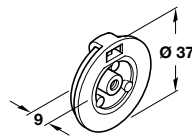

Unless otherwise indicated fixing screws are not included and must be ordered separately. The logo shown indicates the type of screw required; fixing screws are shown on page 117.

B Drop ring handle with backplate

- Zinc alloy

Finish	Cat. No.
Antique brass	120.31.113

Order qty: 1 pc

Polished brass finish

C Drop pendant handle

- Zinc alloy

Finish	Cat. No.
Polished brass	122.88.800

Order qty: 1 pc