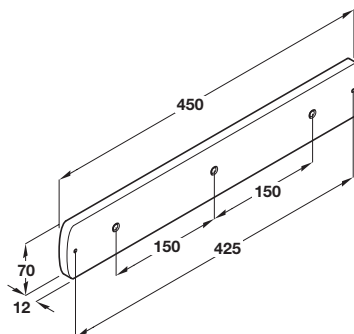

Order qty: 1 pc

Frog type shown

Frog type shown

B Large coat hook

- Nylon and MDF
- Fixings included

Type	Colour	Cat. No.
Frog	green	843.10.093
Flower	pink	843.10.563
Star	yellow	843.10.683
Clock	blue	843.10.853
Boat	red	843.10.973

Order qty: 1 pc

Dimensions in mm

We reserve the right to alter specifications without notice.