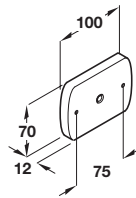

Discontinued ●

Discontinued when stock = 0 +

A Small coat hook

- Nylon and MDF
- Fixings included

Type	Colour	Cat. No.
Frog	green	+ 843.10.09T
Flower	pink	+ 843.10.56T
Star	yellow	● 843.10.68T
Clock	blue	+ 843.10.85T
Boat	red	+ 843.10.97T

Order qty: 1 pc

Frog type shown

Frog type shown

B Large coat hook

- Nylon and MDF
- Fixings included

Type	Colour	Cat. No.
Frog	green	843.10.093
Flower	pink	843.10.563
Star	yellow	843.10.683
Clock	blue	843.10.853
Boat	red	843.10.973

Order qty: 1 pc

Dimensions in mm

We reserve the right to alter specifications without notice.