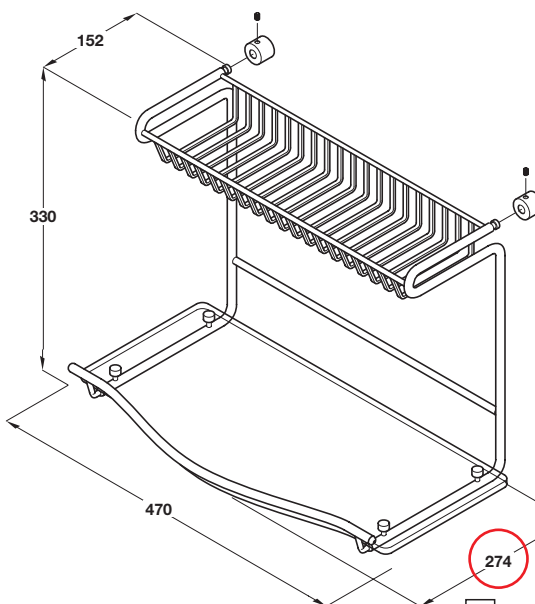

Wire Bathroom Storage

Dimensions in mm

Discontinued ●
Discontinued when stock = 0 +

- **A** Acrylic shelf with towel rail
- Swivelling towel arms
- Fixings included
- Stainless steel with acrylic shelf

A Acrylic shelf with towel rail

Finish	Cat. No.
Chrome plated	+ 547.80.209

Packing: 1 set

Item B.
 Catalogue shows 230 mm
 Correct dimension is
 274 mm

- **B** Basket and acrylic shelf, 2 tier
- Upper wire basket shelf, lower acrylic shelf
- Fixings included
- Stainless steel with acrylic shelf