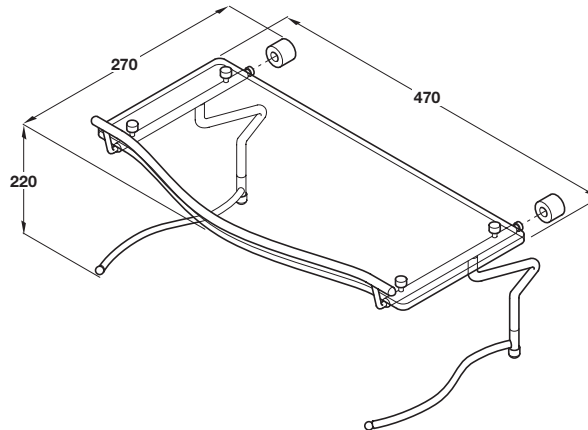

Wire Bathroom Storage

Dimensions in mm

Discontinued ●
Discontinued when stock = 0 +

- **A** Acrylic shelf with towel rail
- Swivelling towel arms
- Fixings included
- Stainless steel with acrylic shelf

A Acrylic shelf with towel rail

Finish	Cat. No.
Chrome plated	+ 547.80.209

Packing: 1 set

Item B.
 Catalogue shows 230 mm
 Correct dimension is
 274 mm

- **B** Basket and acrylic shelf, 2 tier
- Upper wire basket shelf, lower acrylic shelf
- Fixings included
- Stainless steel with acrylic shelf

B Basket and acrylic shelf, 2 tier

Finish	Cat. No.
Chrome plated	547.80.210

Packing: 1 set

Re-instated

29.09.10/5*