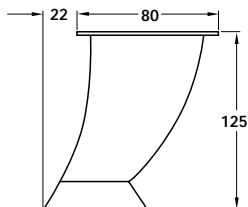

# Furniture Feet

Dimensions in mm

- **A Furniture foot**
- Screw fixing
- Aluminium coloured steel plate
- Natural beech base, can be stained or lacquered
- Aluminium coloured plastic coated steel foot

**A Furniture foot**  
 Cat. No. 634.10.930  
 Packing: 4 pcs