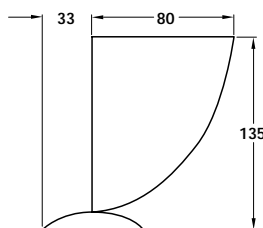

B Furniture foot
Cat. No. 634.11.530
Packing: 4 pcs