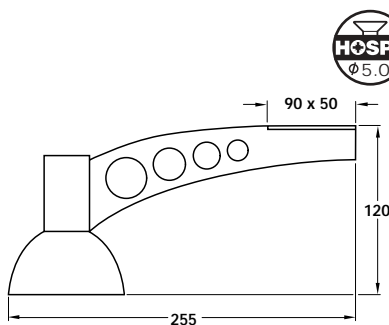

C Furniture foot
Cat. No. 634.12.530
Packing: 4 pcs