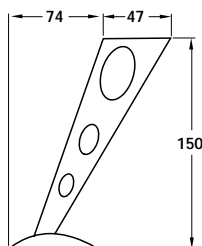

D Furniture foot
Cat. No. 634.13.930
Packing: 4 pcs