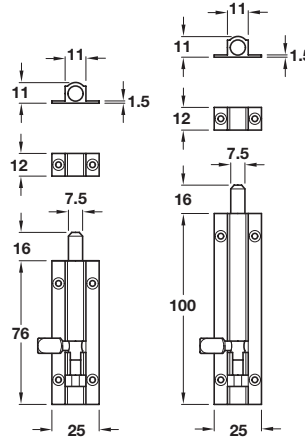

**Discontinued** ●  
**Discontinued when stock = 0** +

- **A Barrel bolts**
- Straight
- Keep included
- Fixings included
- Ball bearing shoot assisted
- Brass

**A Barrel bolts**

**Size: 76 x 25 mm**

| Finish          | Cat. No.   |
|-----------------|------------|
| Polished chrome | 911.62.431 |
| Satin chrome    | 911.62.432 |

**Size: 100 x 25 mm**

| Finish          | Cat. No.   |
|-----------------|------------|
| Polished chrome | 911.62.433 |

Packing: 1 pc

- **C Coat hook**
- Double wardrobe hook
- Fixings included
- Brass

**Item C.**  
Catalogue shows 51 and 66 mm  
Correct dimensions are  
55 and 63 mm

**C Coat hook**

| Finish       | Cat. No.   |
|--------------|------------|
| Satin chrome | 842.48.050 |

Packing: 1 pc

- **D Door stops**
- Floor fixing
- Fixings included
- For timber floor
- Brass

**Item D**  
Please note:  
937.41.202 & 937.51.600  
both have same dimensions

**D Door stops**

**Size: 41 x 48 mm**

| Finish          | Cat. No.   |
|-----------------|------------|
| Polished chrome | 937.41.202 |
| Satin chrome    | 937.51.600 |

Packing: 1 pc

- **E Escutcheons, standard keyway**
- Brass