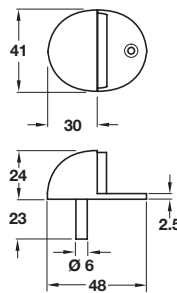

C Coat hook

Finish	Cat. No.
Satin chrome	842.48.050

Packing: 1 pc

- **D Door stops**
- Floor fixing
- Fixings included
- For timber floor
- Brass