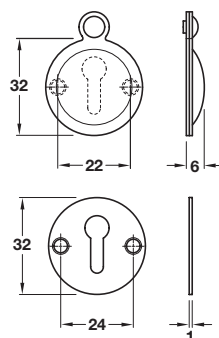

**Discontinued** ●  
**Discontinued when stock = 0** +

- **A Barrel bolts**
- Straight
- Keep included
- Fixings included
- Ball bearing shoot assisted
- Brass

**A Barrel bolts**

**Size: 76 x 25 mm**

| Finish          | Cat. No.   |
|-----------------|------------|
| Polished chrome | 911.62.431 |
| Satin chrome    | 911.62.432 |

**Size: 100 x 25 mm**

| Finish          | Cat. No.   |
|-----------------|------------|
| Polished chrome | 911.62.433 |

Packing: 1 pc

- **C Coat hook**
- Double wardrobe hook
- Fixings included
- Brass

**Item C.**  
Catalogue shows 51 and 66 mm  
Correct dimensions are  
55 and 63 mm

**C Coat hook**

| Finish       | Cat. No.   |
|--------------|------------|
| Satin chrome | 842.48.050 |

Packing: 1 pc

- **D Door stops**
- Floor fixing
- Fixings included
- For timber floor
- Brass

**Item D**  
Please note:  
937.41.202 & 937.51.600  
both have same dimensions

**D Door stops**

**Size: 41 x 48 mm**

| Finish          | Cat. No.   |
|-----------------|------------|
| Polished chrome | 937.41.202 |
| Satin chrome    | 937.51.600 |

Packing: 1 pc

- **E Escutcheons, standard keyway**
- Brass