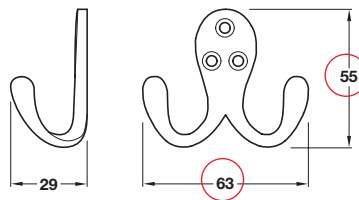

**Discontinued** ●  
**Discontinued when stock = 0** +

- **A Barrel bolts**
- Straight
- Keep included
- Fixings included
- Ball bearing shoot assisted
- Brass

**A Barrel bolts**

**Size: 76 x 25 mm**

| Finish          | Cat. No.   |
|-----------------|------------|
| Polished chrome | 911.62.431 |
| Satin chrome    | 911.62.432 |

**Size: 100 x 25 mm**

| Finish          | Cat. No.   |
|-----------------|------------|
| Polished chrome | 911.62.433 |

Packing: 1 pc

- **C Coat hook**
- Double wardrobe hook
- Fixings included
- Brass

**Item C.**  
Catalogue shows 51 and 66 mm  
Correct dimensions are  
55 and 63 mm

**D Door stops**

**Size: 41 x 48 mm**

| Finish          | Cat. No.   |
|-----------------|------------|
| Polished chrome | 937.41.202 |
| Satin chrome    | 937.51.600 |

Packing: 1 pc

- **E Escutcheons, standard keyway**
- Brass