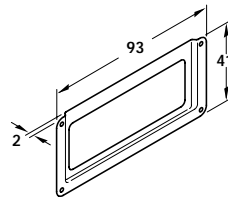

Silver anodised finish

**A** Extruded handle

- Length 2500 mm
- Silver anodised aluminium

Cat. No.	126.27.904
----------	------------

Packing: 1 pc

Silver anodised finish

**B** Extruded handle

- Length 2500 mm
- Silver anodised aluminium

Cat. No.	126.22.909
----------	------------

Packing: 1 pc

Nickel plated finish

**C** Label frame

- Steel

Finish	Cat. No.
Nickel plated	168.02.761

Packing: 1 pc

Nickel plated finish

**D** Label frame

- Steel

Finish	Cat. No.
Nickel plated	168.02.770

Packing: 1 pc

Nickel plated finish

**E** Label frame

- Steel

Finish	Cat. No.
Nickel plated	168.02.789