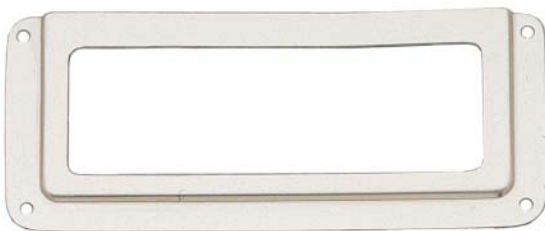

Silver anodised finish

**A** Extruded handle

- Length 2500 mm
- Silver anodised aluminium

Cat. No.	126.27.904
----------	------------

Packing: 1 pc

Silver anodised finish

**B** Extruded handle

- Length 2500 mm
- Silver anodised aluminium

Cat. No.	126.22.909
----------	------------

Packing: 1 pc

Nickel plated finish

**C** Label frame

- Steel

Finish	Cat. No.
Nickel plated	168.02.761

Packing: 1 pc

Nickel plated finish

**D** Label frame

- Steel

Finish	Cat. No.
Nickel plated	168.02.770

Packing: 1 pc

Nickel plated finish

**E** Label frame

- Steel

Finish	Cat. No.
Nickel plated	168.02.789

Packing: 1 pc