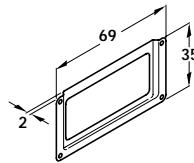

Silver anodised finish

**A** Extruded handle

- Length 2500 mm
- Silver anodised aluminium

Cat. No.	126.27.904
----------	------------

Packing: 1 pc

Silver anodised finish

**B** Extruded handle

- Length 2500 mm
- Silver anodised aluminium

Cat. No.	126.22.909
----------	------------

Packing: 1 pc

Nickel plated finish

**C** Label frame

- Steel

Finish	Cat. No.
Nickel plated	168.02.761

Packing: 1 pc

Nickel plated finish

**D** Label frame

- Steel

Finish	Cat. No.
Nickel plated	168.02.770

Packing: 1 pc

Nickel plated finish

**E** Label frame

- Steel

Finish	Cat. No.
Nickel plated	168.02.789