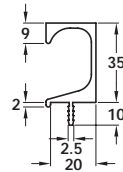

Silver anodised finish

**A** Extruded handle

- Length 2500 mm
- Silver anodised aluminium

Cat. No.	126.27.904
----------	------------

Packing: 1 pc

Silver anodised finish

**B** Extruded handle

- Length 2500 mm
- Silver anodised aluminium

Cat. No.	126.22.909
----------	------------

Packing: 1 pc

Nickel plated finish

**C** Label frame

- Steel

Finish	Cat. No.
Nickel plated	168.02.761

Packing: 1 pc

Nickel plated finish

**D** Label frame

- Steel

Finish	Cat. No.
Nickel plated	168.02.770

Packing: 1 pc

Nickel plated finish

**E** Label frame

- Steel

Finish	Cat. No.
Nickel plated	168.02.789