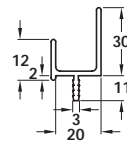

Silver anodised finish

**A** Extruded handle

- Length 2500 mm
- Silver anodised aluminium

Cat. No.	126.27.904
----------	------------

Packing: 1 pc

Silver anodised finish

**B** Extruded handle

- Length 2500 mm
- Silver anodised aluminium

Cat. No.	126.22.909
----------	------------

Packing: 1 pc

Nickel plated finish

**C** Label frame

- Steel

Finish	Cat. No.
Nickel plated	168.02.761

Packing: 1 pc

Nickel plated finish

**D** Label frame

- Steel

Finish	Cat. No.
Nickel plated	168.02.770

Packing: 1 pc

Nickel plated finish

**E** Label frame

- Steel

Finish	Cat. No.
Nickel plated	168.02.789