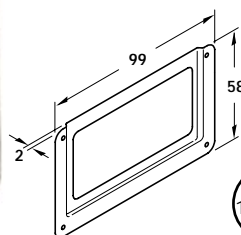

Silver anodised finish

**A** Extruded handle

- Length 2500 mm
- Silver anodised aluminium

Cat. No.	126.27.904
----------	------------

Packing: 1 pc

Silver anodised finish

**B** Extruded handle

- Length 2500 mm
- Silver anodised aluminium

**D** Label frame

- Steel

Finish	Cat. No.
Nickel plated	168.02.770

Packing: 1 pc

Nickel plated finish

**E** Label frame

- Steel

Finish	Cat. No.
Nickel plated	168.02.789