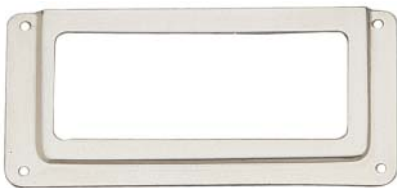

Silver anodised finish

**A** Extruded handle

- Length 2500 mm
- Silver anodised aluminium

Cat. No.	126.27.904
----------	------------

Packing: 1 pc

Silver anodised finish

**B** Extruded handle

- Length 2500 mm
- Silver anodised aluminium

Cat. No.	126.22.909
----------	------------

Packing: 1 pc

Nickel plated finish

**C** Label frame

- Steel

Finish	Cat. No.
Nickel plated	168.02.761

Packing: 1 pc

Nickel plated finish

**D** Label frame

- Steel

Finish	Cat. No.
Nickel plated	168.02.770

Packing: 1 pc

Nickel plated finish

**E** Label frame

- Steel

Finish	Cat. No.
Nickel plated	168.02.789

Packing: 1 pc