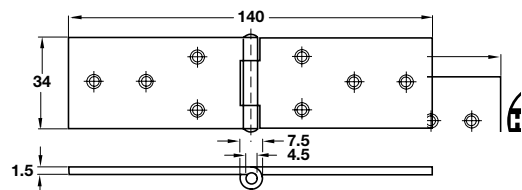

**D** Steel backflap hinges

Length x width	23 x 50 mm	25 x 60 mm
Cat. No.	● <del>354.31.013</del>	+ <del>354.31.022</del>

Packing: 20 pcs

Steel backflap hinges

Length x width	34 x 140 mm
Cat. No.	● <del>354.31.068</del>