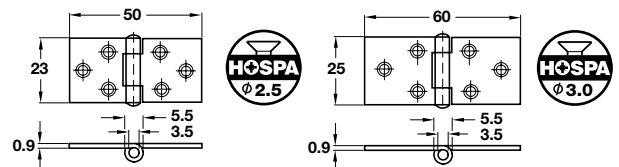

# General Purpose Hinges for Light and Medium Duty Applications

Order Online at [www.hafele.co.uk](http://www.hafele.co.uk)

**HÄFELE**

Dimensions in mm

**Discontinued** ●

**Discontinued when stock = 0** +

3

**D** Steel backflap hinges

Length x width	23 x 50 mm	25 x 60 mm
Cat. No.	● <del>354.31.013</del>	+ <del>354.31.022</del>

Packing: 20 pcs

Steel backflap hinges

Length x width	34 x 140 mm
Cat. No.	● <del>354.31.068</del>